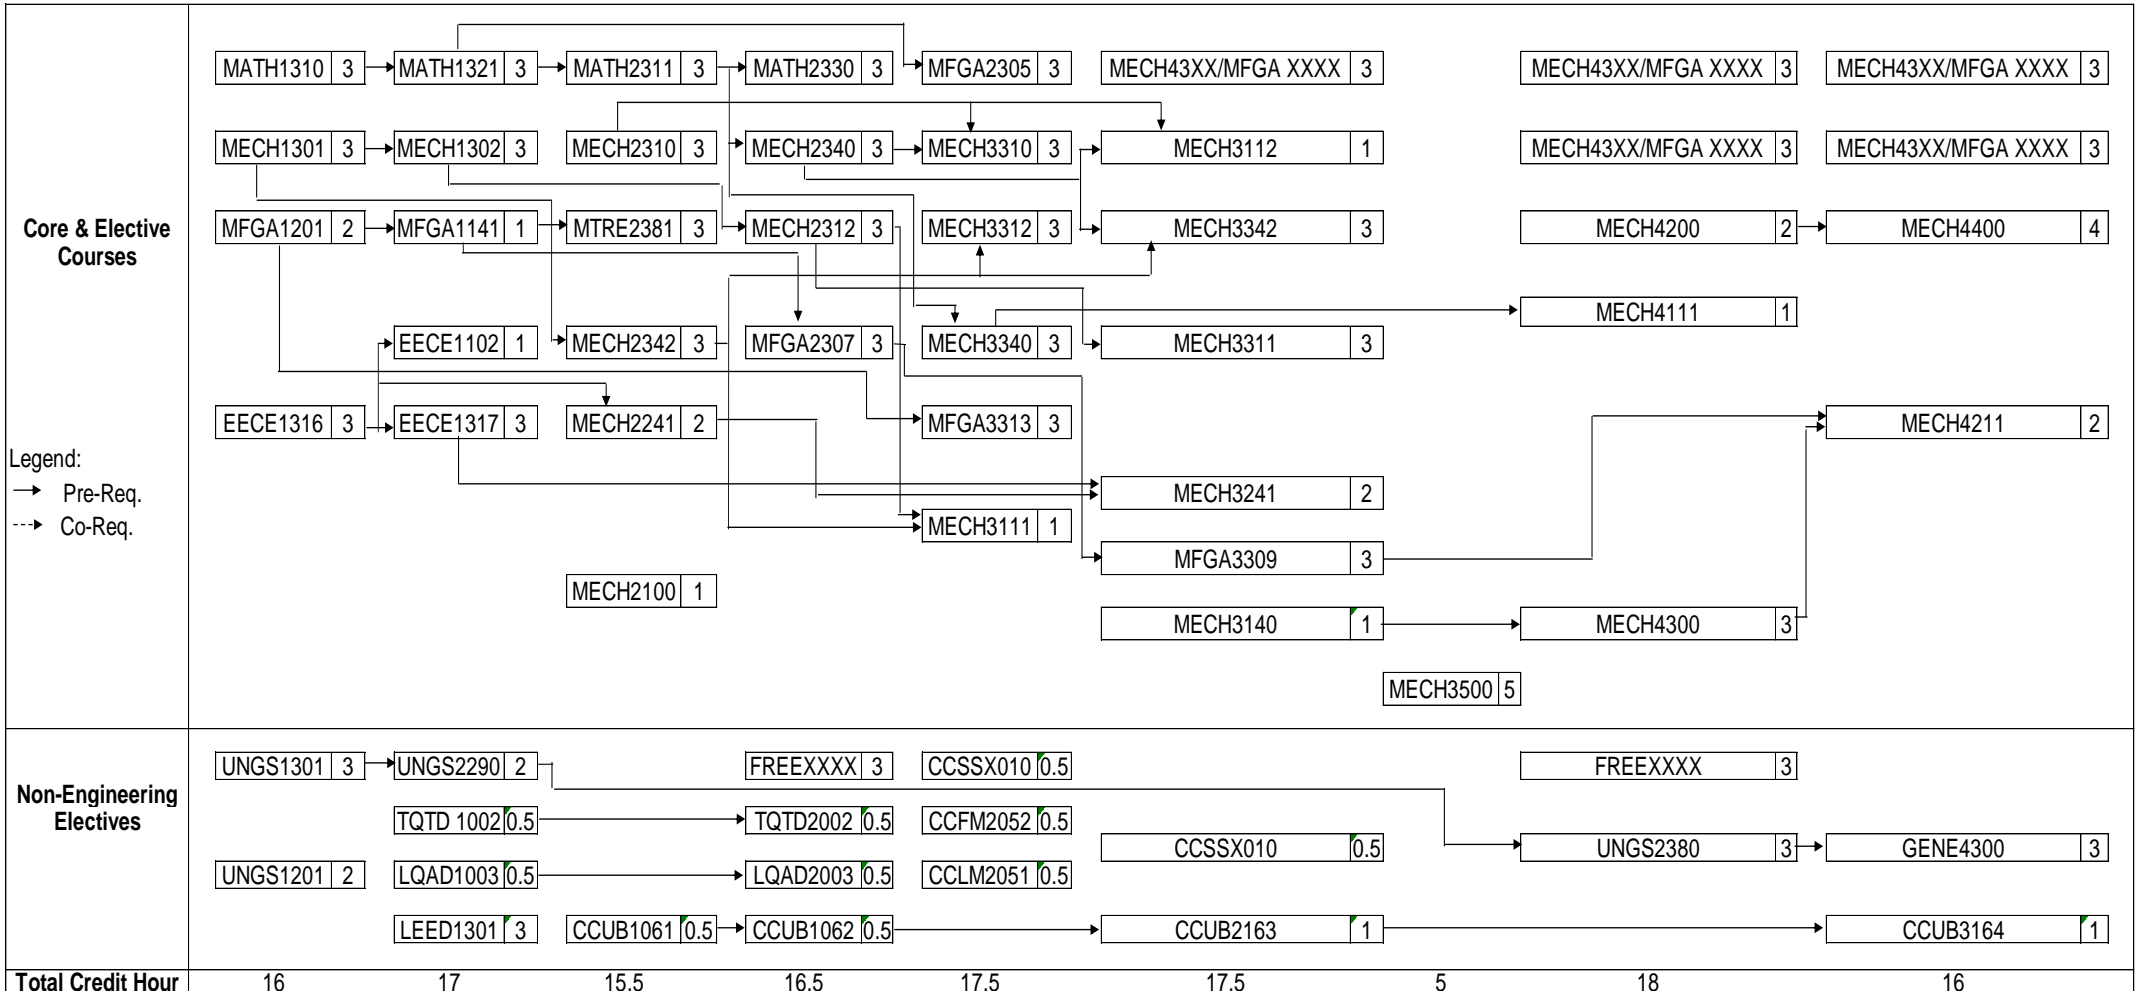

CURRICULUM FLOWCHART

BACHELOR OF MECHANICAL ENGINEERING WITH HONOURS

Legend:
 → Pre-Req.
 ⇨ Co-Req.